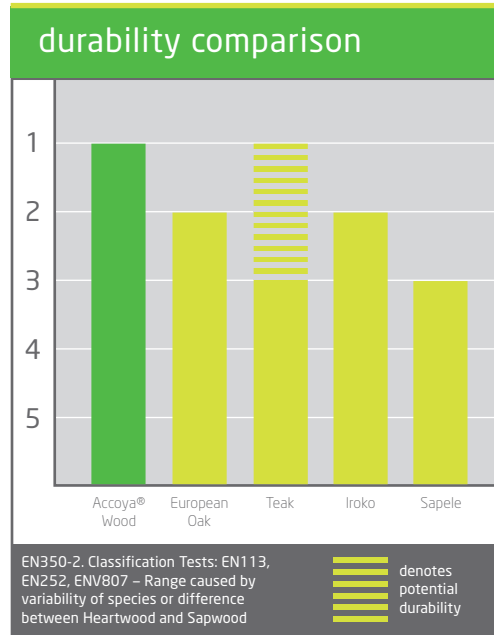

Accoya® wood's durability (rot resistance) is Class 1, matching and even exceeding the performance of nature's most durable woods such as Oak, Teak, Iroko and Sapele. Every batch of Accoya® wood is tested after production to ensure that its durability can be guaranteed.