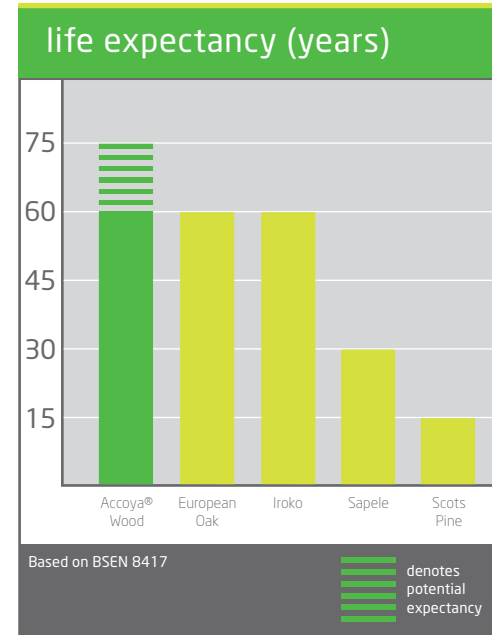

Accoya® wood's durability (rot resistance) is Class 1, matching and even exceeding the performance of nature's most durable woods such as Oak, Teak, Iroko and Sapele. Every batch of Accoya® wood is tested after production to ensure that its durability can be guaranteed.