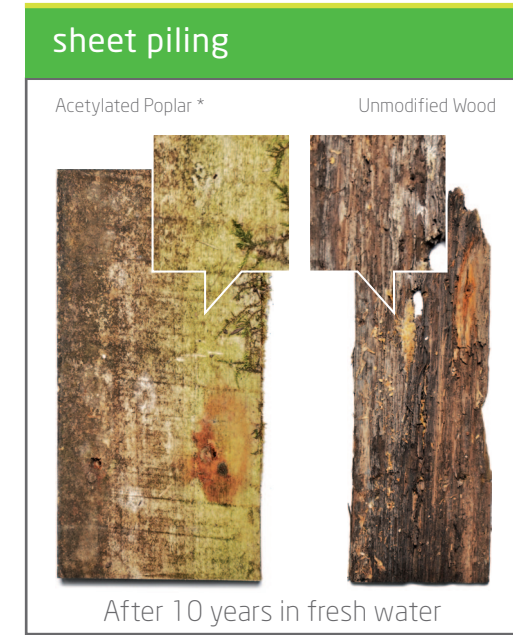

Accoya® wood's durability (rot resistance) is Class 1, matching and even exceeding the performance of nature's most durable woods such as Oak, Teak, Iroko and Sapele. Every batch of Accoya® wood is tested after production to ensure that its durability can be guaranteed.